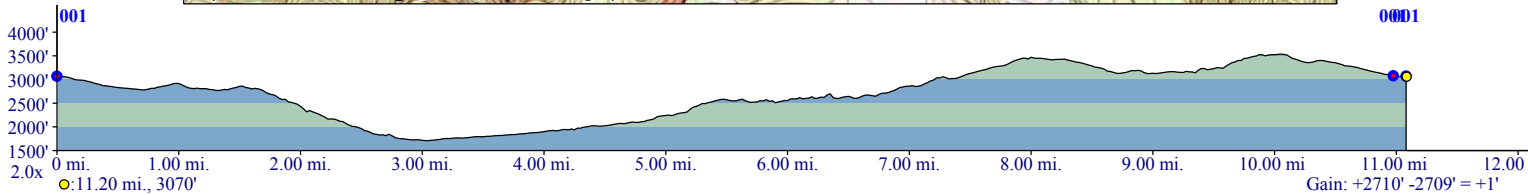

# Rock Castle Gorge Loop Trail

MN ↑ TN  
8°  
11/14/10