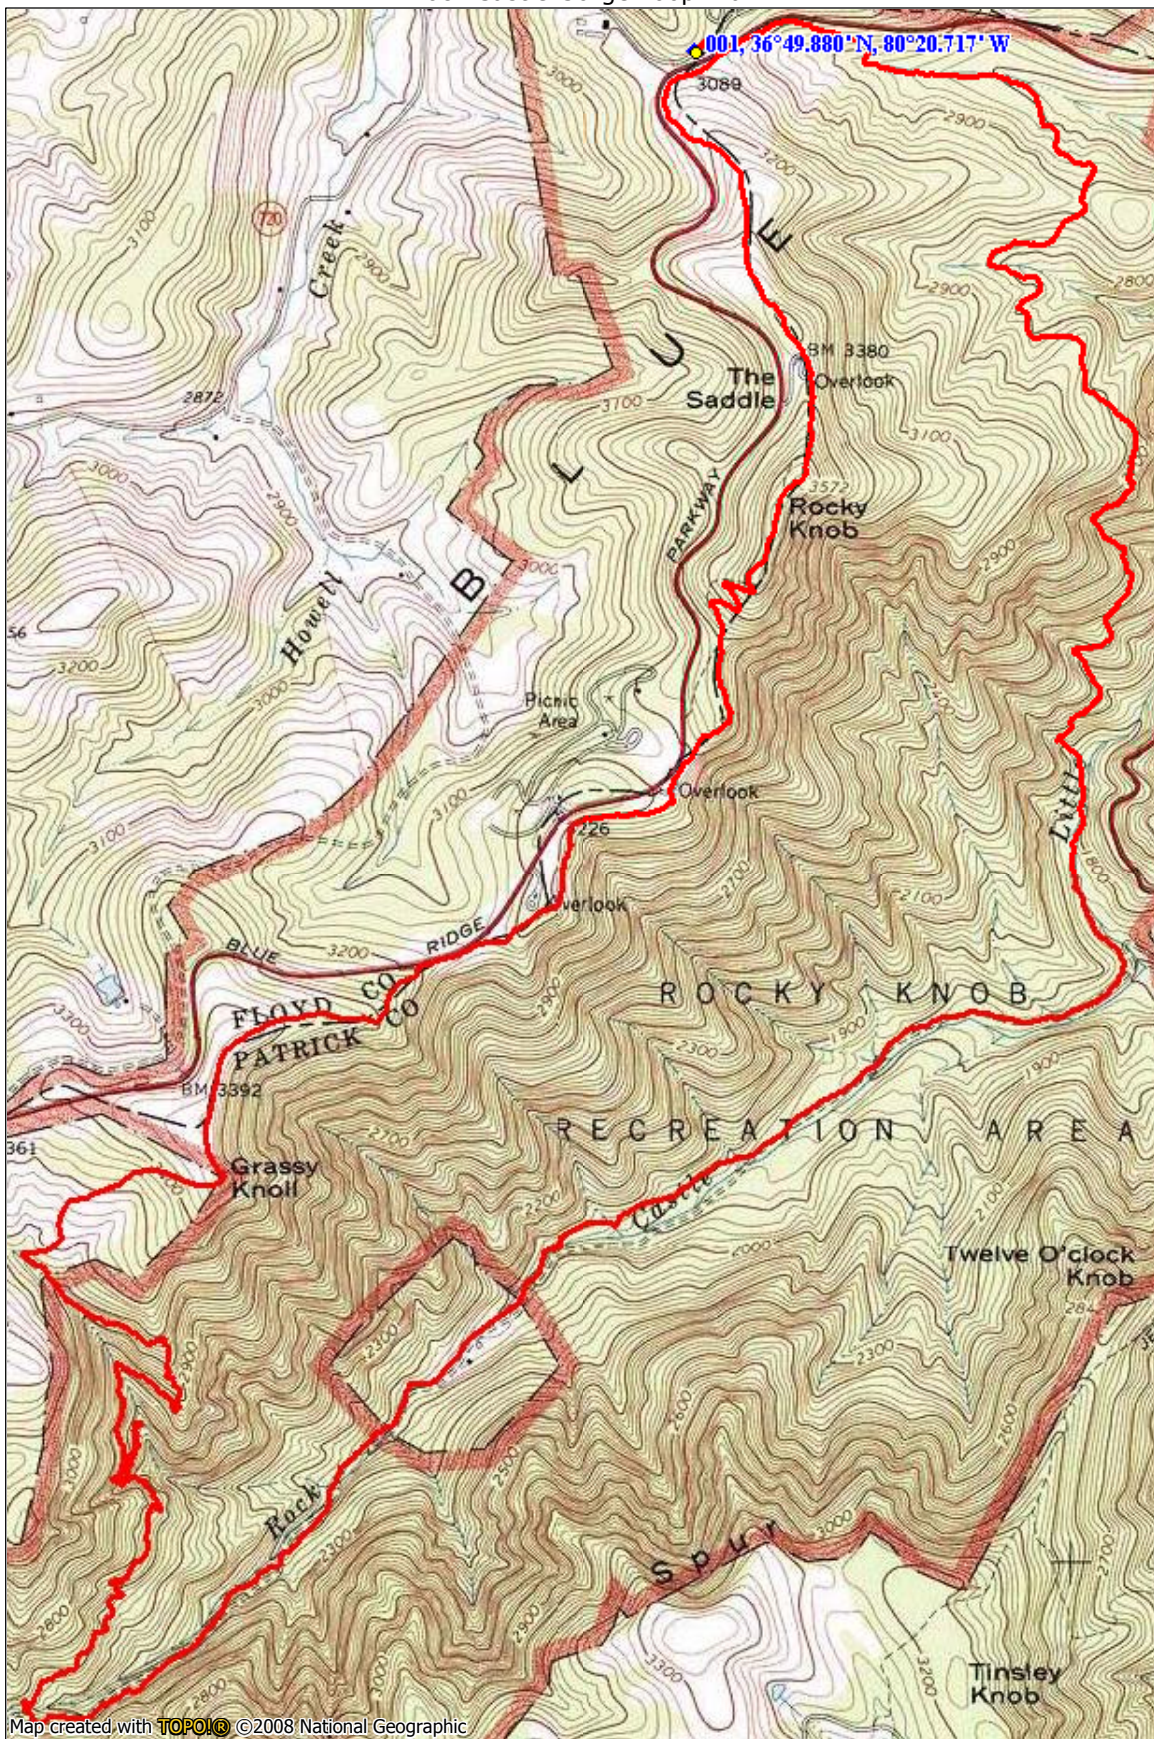

# Rock Castle Gorge Loop Trail

MN ↑ TN  
8°  
11/14/10