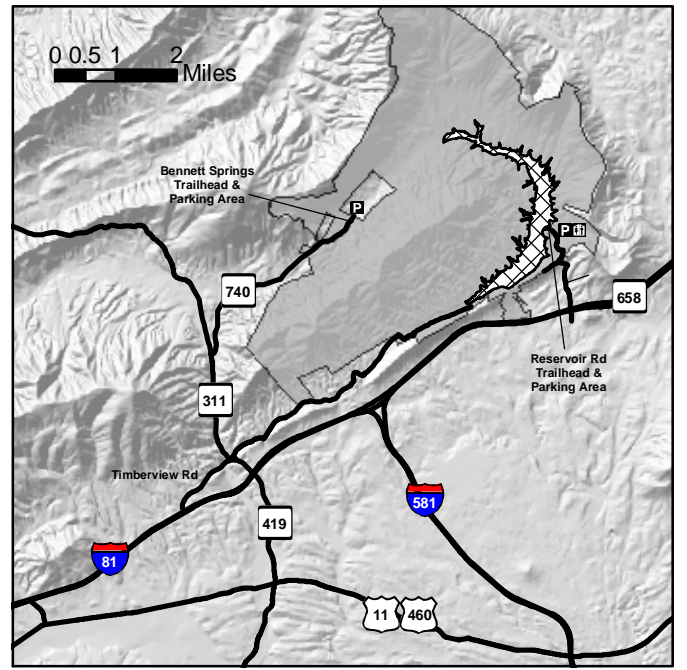

Carvins Cove Trail System

Trail Type:

- Fire Road
- Trail

- Streets & Roads
- Appalachian Trail**
- 10 Ft. Contours

- Reservoir
- Cove Boundary
- Parking Area

Trail / Fire Road Key:

- 1: Happy Valley
- 2: Brushy Mountain*
- 3: Tuck-A-Way
- 4: Comet
- 5: Jacob's Drop*
- 6: Kerncliff*
- 7: Hemlock Tunnel*
- 8: Araminta
- 9: Songbird
- 10: Arrowhead
- 11: Enchanted Forest
- 12: Little Bell
- 13: The Gauntlet*
- 14: The Trough*
- 15: Buck*
- 16: Hotel
- 17: Hi-Dee-Hoe*
- 18: Horse Pen
- 19: Tunnel
- 20: Church Bell
- 21: Schoolhouse
- 22: Riley's Loop
- 23: Sawmill Branch**

* Long climbs, large changes in elevation
 ** Hiking Only

You Are Here

TRAIL USAGE:

- Hike
- Bicycle
- Horseback
- ATV**

Prepared by the City of Roanoke
 Department of Technology, July 2004,
 using reference data prepared by the
 Roanoke Valley Alleghany
 Regional Commission, January 2003