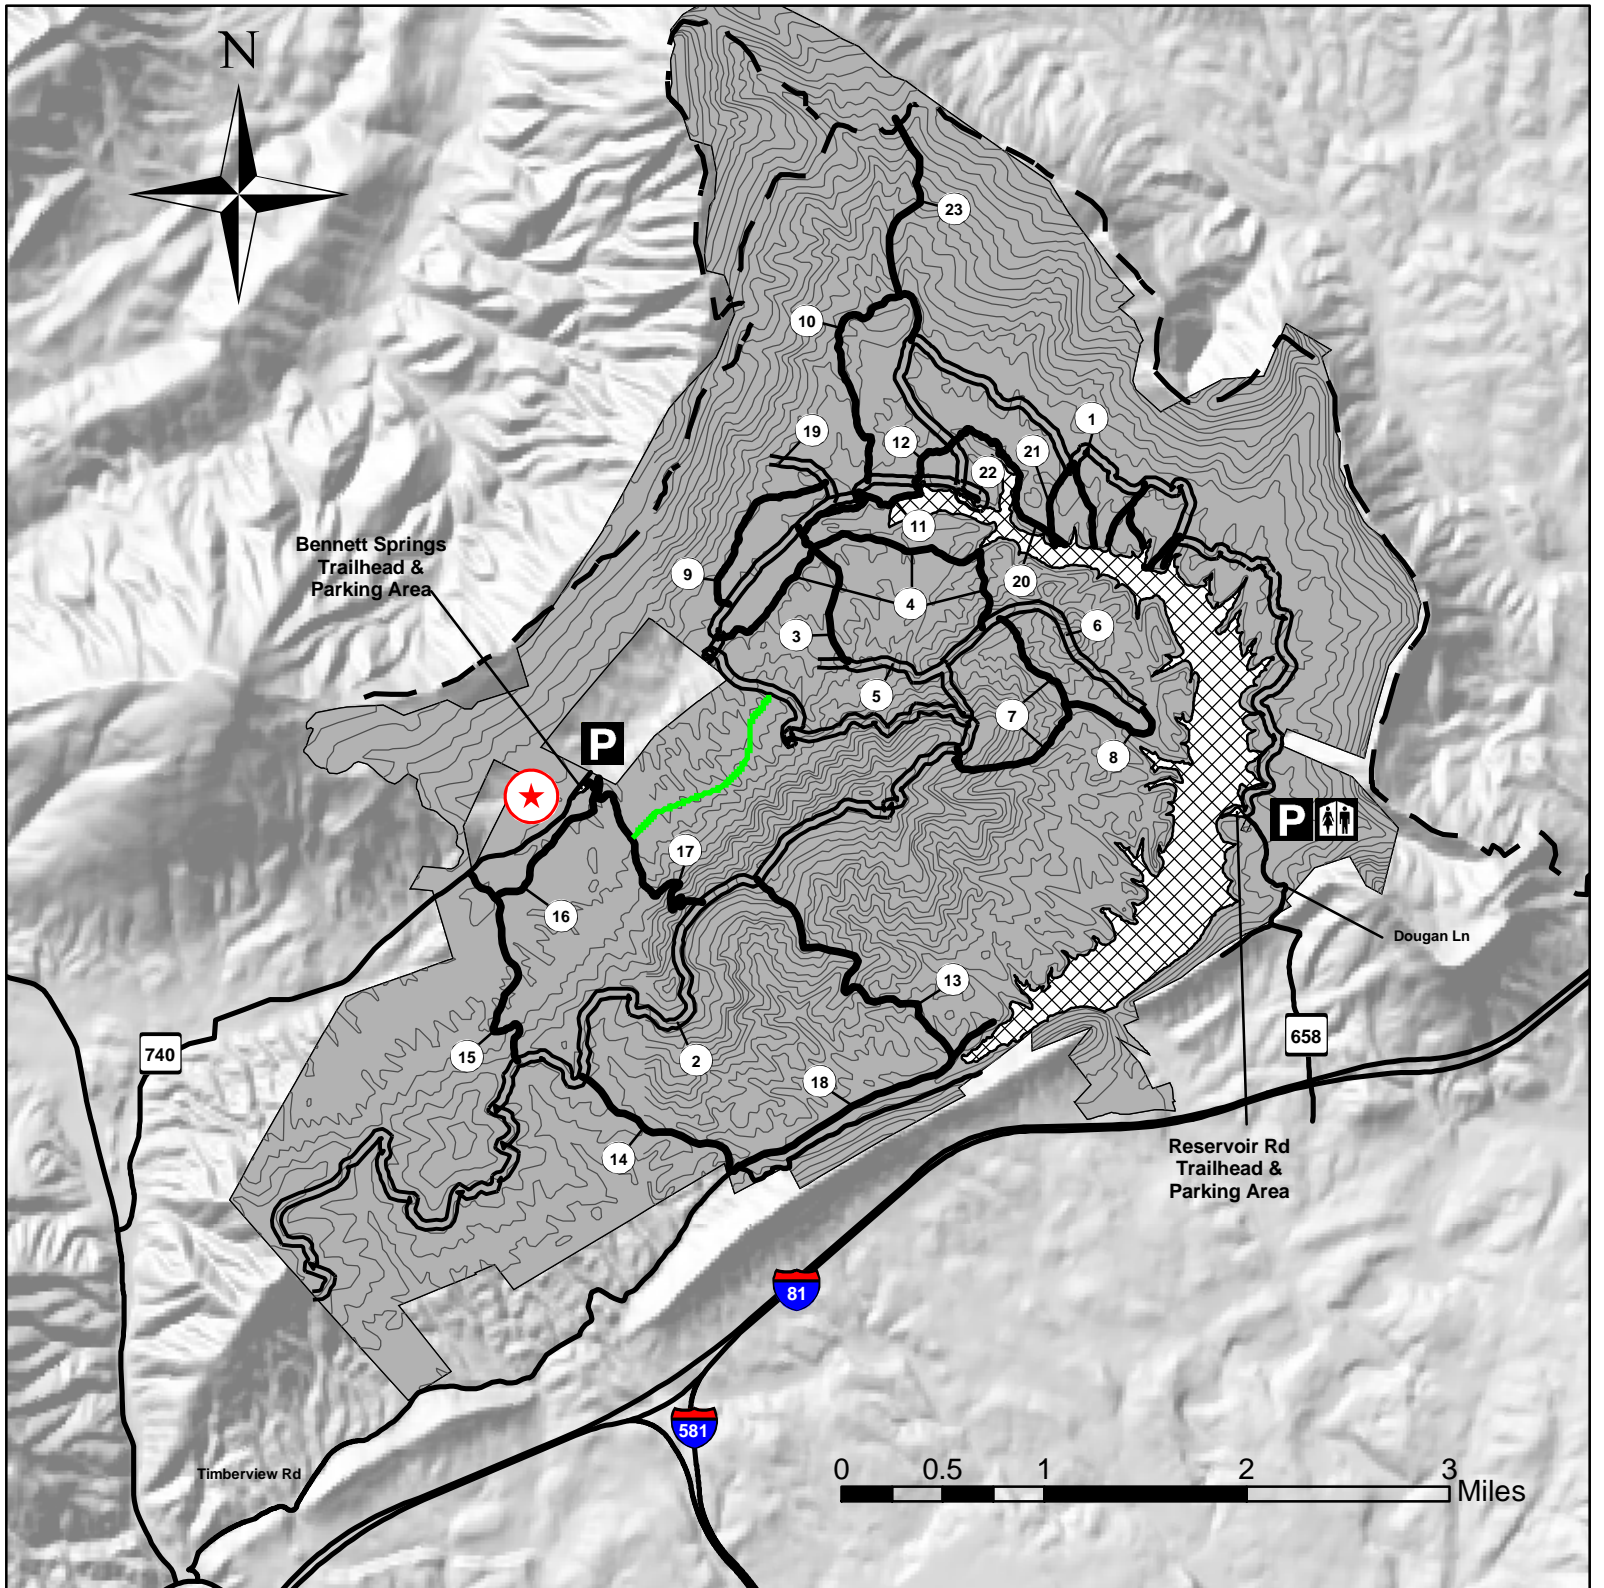

Carvins Cove Trail System

Trail Type:

- Fire Road
- Trail

- Streets & Roads
- Appalachian Trail**
- 10 Ft. Contours

- Reservoir
- Cove Boundary
- Parking Area

Trail / Fire Road Key:

- 1: Happy Valley
- 2: Brushy Mountain*
- 3: Tuck-A-Way
- 4: Comet
- 5: Jacob's Drop*
- 6: Kerncliff*
- 7: Hemlock Tunnel*
- 8: Araminta
- 9: Songbird
- 10: Arrowhead
- 11: Enchanted Forest
- 12: Little Bell
- 13: The Gauntlet*
- 14: The Trough*
- 15: Buck*
- 16: Hotel
- 17: Hi-Dee-Hoe*
- 18: Horse Pen
- 19: Tunnel
- 20: Church Bell
- 21: Schoolhouse
- 22: Riley's Loop
- 23: Sawmill Branch**

* Long climbs, large changes in elevation
 ** Hiking Only

You Are Here

TRAIL USAGE:

- Hike
- Bicycle
- Horseback
- ATV**

Prepared by the City of Roanoke
 Department of Technology, July 2004,
 using reference data prepared by the
 Roanoke Valley Alleghany
 Regional Commission, January 2003