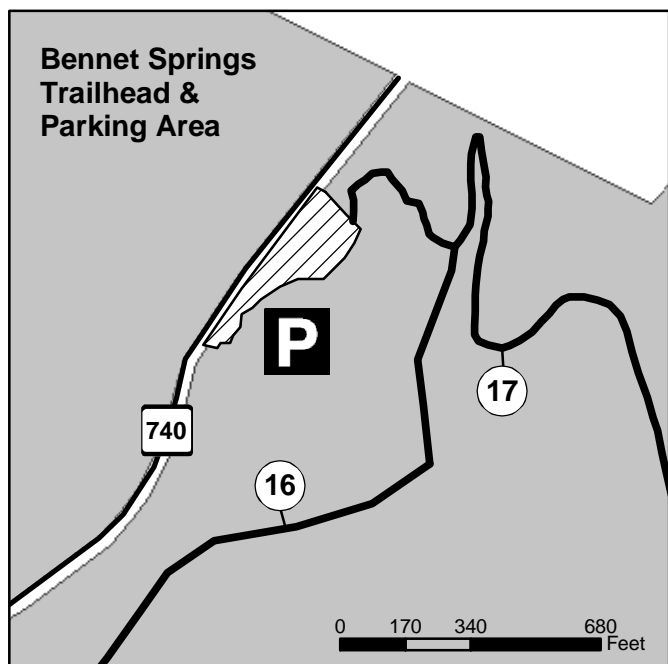

Carvins Cove Trail System

Trail Type:

- Fire Road
- Trail

- Streets & Roads
- Appalachian Trail**
- 10 Ft. Contours

- Reservoir
- Cove Boundary
- Parking Area

Trail / Fire Road Key:

- 1: Happy Valley
- 2: Brushy Mountain*
- 3: Tuck-A-Way
- 4: Comet
- 5: Jacob's Drop*
- 6: Kerncliff*
- 7: Hemlock Tunnel*
- 8: Araminta
- 9: Songbird
- 10: Arrowhead
- 11: Enchanted Forest
- 12: Little Bell
- 13: The Gauntlet*
- 14: The Trough*
- 15: Buck*
- 16: Hotel
- 17: Hi-Dee-Hoe*
- 18: Horse Pen
- 19: Tunnel
- 20: Church Bell
- 21: Schoolhouse
- 22: Riley's Loop
- 23: Sawmill Branch**

* Long climbs, large changes in elevation
 ** Hiking Only

You Are Here

TRAIL USAGE:

- Hike
- Bicycle
- Horseback
- ATV**

Prepared by the City of Roanoke
 Department of Technology, July 2004,
 using reference data prepared by the
 Roanoke Valley Alleghany
 Regional Commission, January 2003