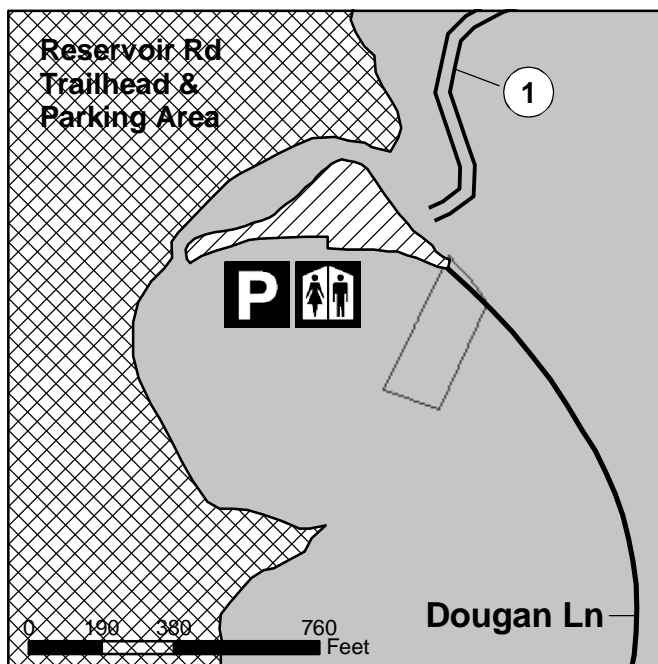

Carvins Cove Trail System

Trail Type:

- Fire Road
- Trail

- Streets & Roads
- Appalachian Trail**
- 10 Ft. Contours

- Reservoir
- Cove Boundary
- Parking Area

Trail / Fire Road Key:

- 1: Happy Valley
- 2: Brushy Mountain*
- 3: Tuck-A-Way
- 4: Comet
- 5: Jacob's Drop*
- 6: Kerncliff*
- 7: Hemlock Tunnel*
- 8: Araminta
- 9: Songbird
- 10: Arrowhead
- 11: Enchanted Forest
- 12: Little Bell
- 13: The Gauntlet*
- 14: The Trough*
- 15: Buck*
- 16: Hotel
- 17: Hi-Dee-Hoe*
- 18: Horse Pen
- 19: Tunnel
- 20: Church Bell
- 21: Schoolhouse
- 22: Riley's Loop
- 23: Sawmill Branch**

* Long climbs, large changes in elevation
 ** Hiking Only

You Are Here

TRAIL USAGE:

- Hike
- Bicycle
- Horseback
- ATV**

Prepared by the City of Roanoke
 Department of Technology, July 2004,
 using reference data prepared by the
 Roanoke Valley Alleghany
 Regional Commission, January 2003