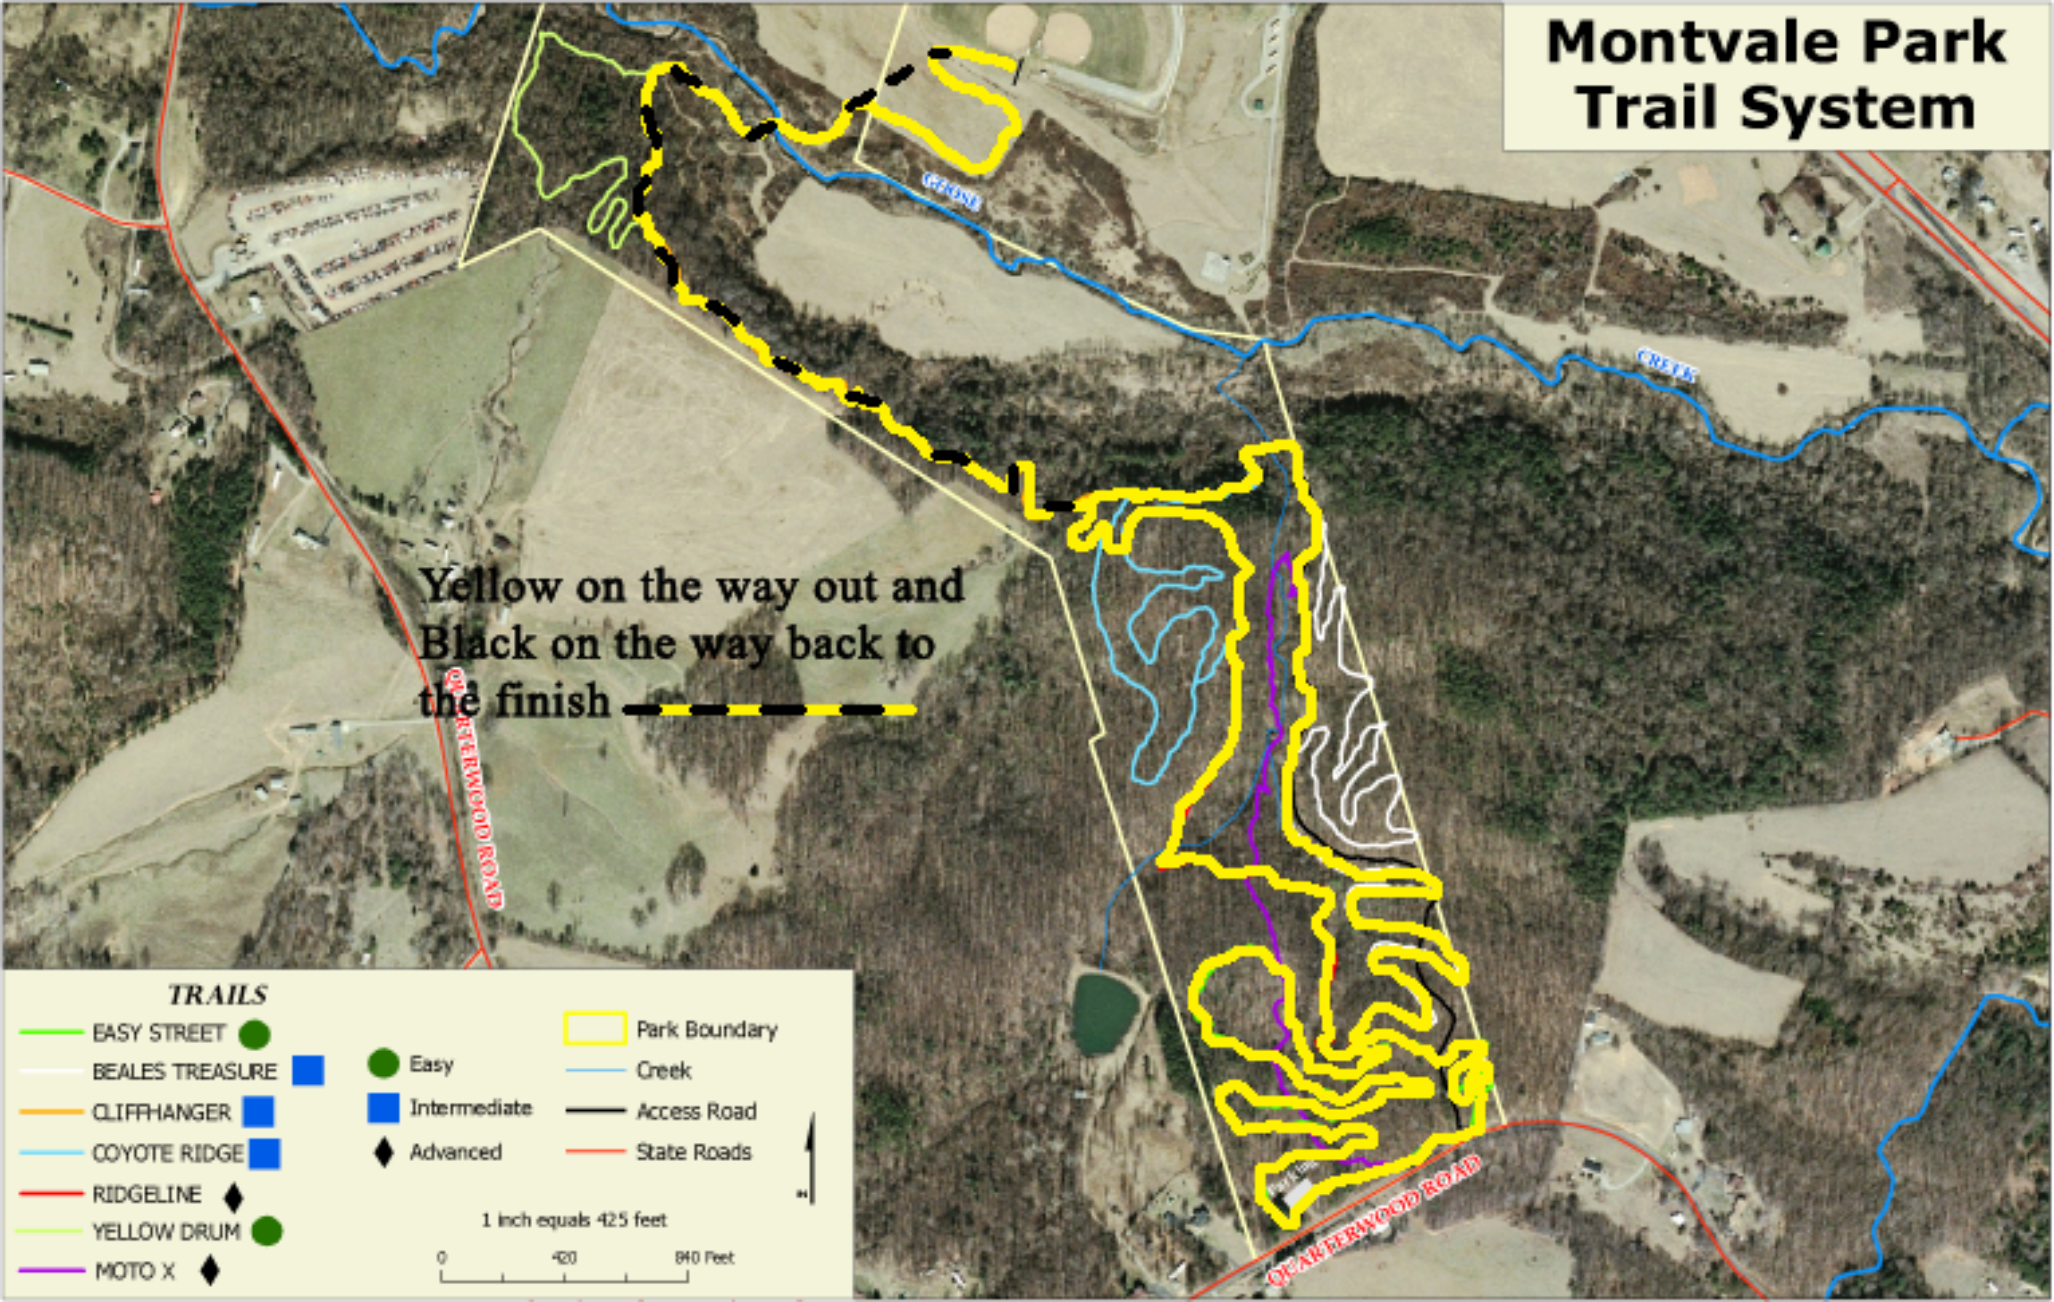

# Montvale Park Trail System

## TRAILS

- |                 |              |               |
|-----------------|--------------|---------------|
| EASY STREET     | Easy         | Park Boundary |
| BEALES TREASURE | Intermediate | Creek         |
| CLIFFHANGER     | Advanced     | Access Road   |
| COYOTE RIDGE    | State Roads  |               |
| RIDGELINE       |              |               |
| YELLOW DRUM     |              |               |
| MOTO X          |              |               |