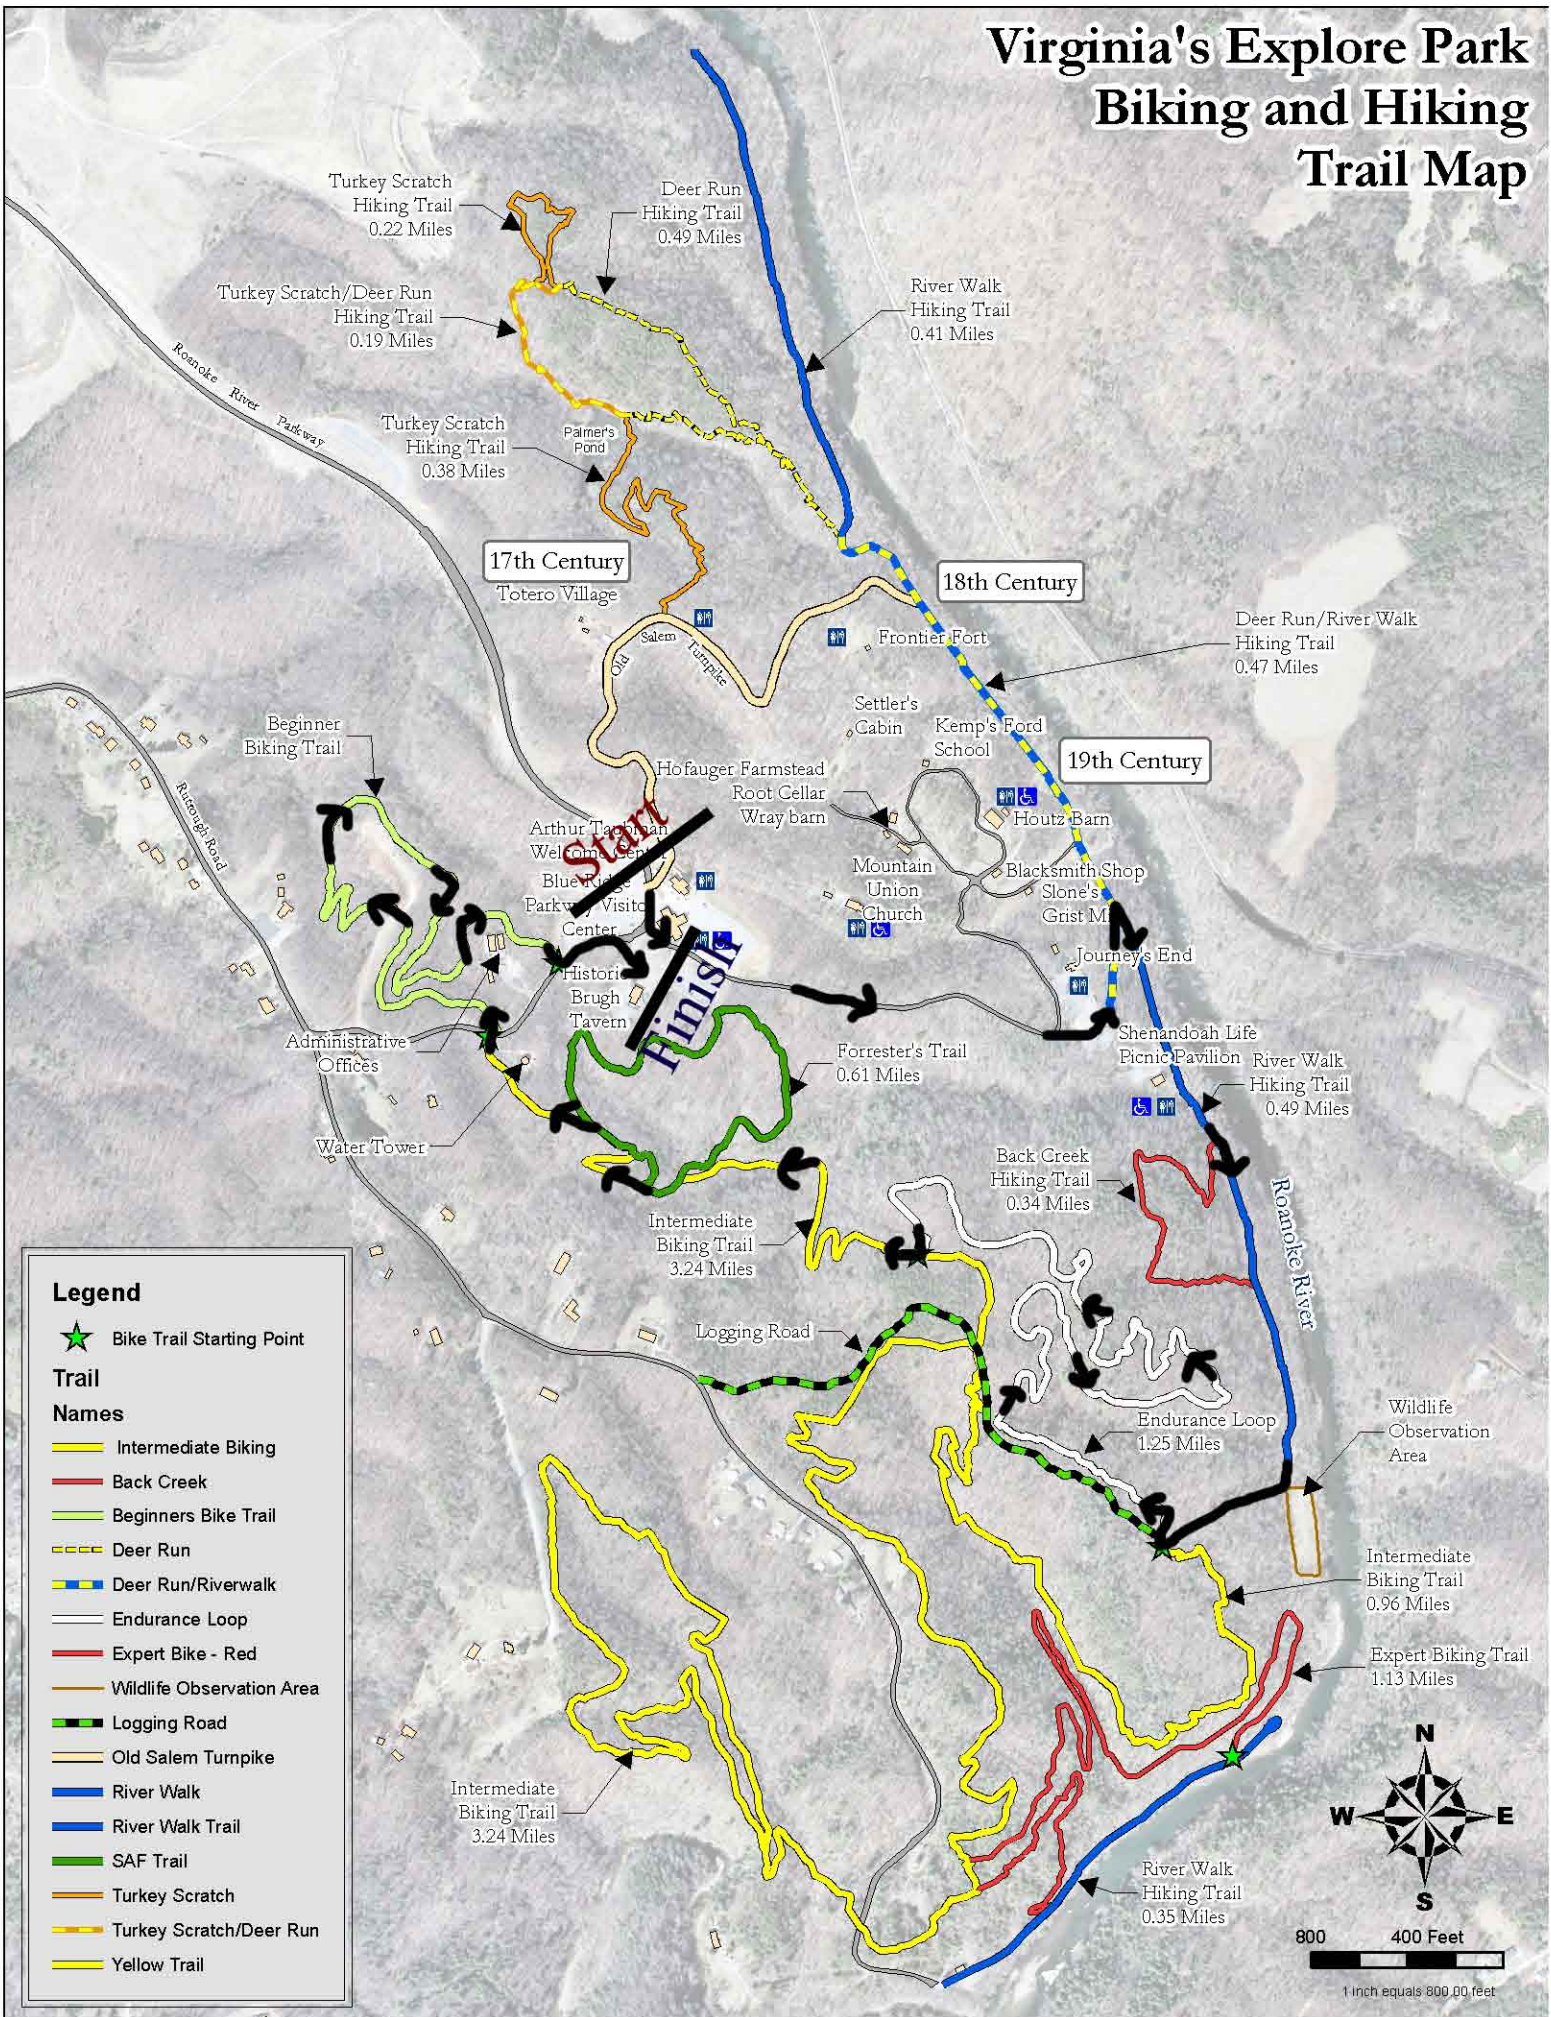

Virginia's Explore Park Biking and Hiking Trail Map

Legend

★ Bike Trail Starting Point

Trail

Names

- Intermediate Biking
- Back Creek
- Beginners Bike Trail
- Deer Run
- Deer Run/Riverwalk
- Endurance Loop
- Expert Bike - Red
- Wildlife Observation Area
- Logging Road
- Old Salem Turnpike
- River Walk
- River Walk Trail
- SAF Trail
- Turkey Scratch
- Turkey Scratch/Deer Run
- Yellow Trail

800 400 Feet
1 inch equals 800.00 feet