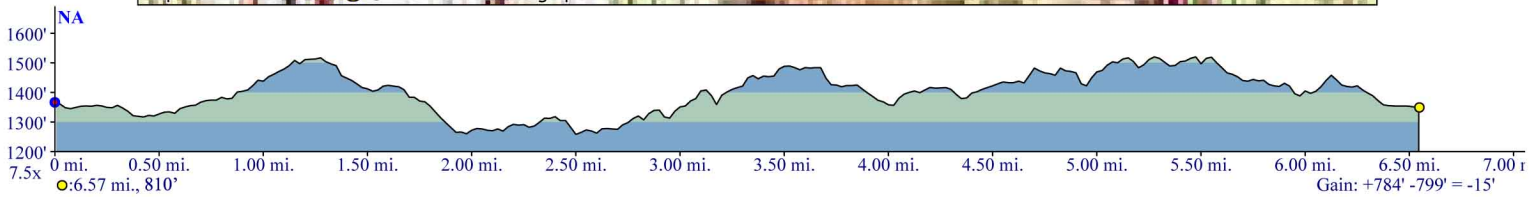

Map created with [TOPOL](#) ©2008 National Geographic

Gain: +784' -799' = -15'
 MN ↑ TN
 8½°
 12/18/10